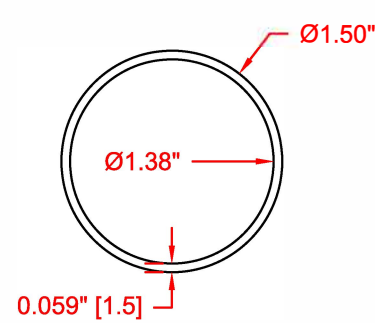

1.5 Ø" TUBE

1.50" 11ga. Tube

LP40----1512

1.50" x .125 Wall Tube
(typ to aluminum)

LP40----1513

1.50" 16ga. Tube

LP40----1506

1.50" x .050 Wall Tube
(typ to brass & imported)

LP40----1505

1 1/4 in PIPE

Inch and a Quarter
Schedule 80 Pipe

LP40----80

Inch and a Quarter
Schedule 40 Pipe

LP40----40

Inch and a Quarter
Schedule 10 Pipe

LP40----10

Inch and a Quarter
Schedule 05 Pipe

LP40----05

1 1/2 in PIPE

Inch and a Half
Schedule 80 Pipe

LP50----80

Inch and a Half
Schedule 40 Pipe

LP50----40

Inch and a Half
Schedule 10 Pipe

LP50----10

Inch and a Half
Schedule 05 Pipe

LP50----05