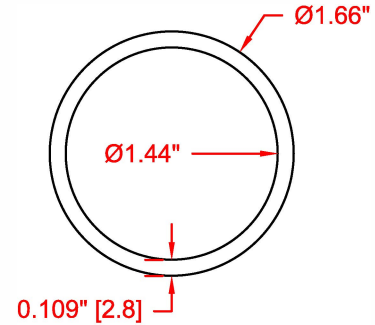

1.5 Ø" TUBE

1.50" 11ga. Tube

LP40----1512

1.50" x .125 Wall Tube
(typ to aluminum)

LP40----1513

1.50" 16ga. Tube

LP40----1506

1.50" x .050 Wall Tube
(typ to brass & imported)

LP40----1505

1 1/4 in PIPE

Inch and a Quarter
Schedule 80 Pipe

LP40----80

Inch and a Quarter
Schedule 40 Pipe

LP40----40

Inch and a Quarter
Schedule 10 Pipe

LP40----10

Inch and a Quarter
Schedule 05 Pipe

LP40----05

1 1/2 in PIPE

Inch and a Half
Schedule 80 Pipe

LP50----80

Inch and a Half
Schedule 40 Pipe

LP50----40

Inch and a Half
Schedule 10 Pipe

LP50----10

Inch and a Half
Schedule 05 Pipe

LP50----05