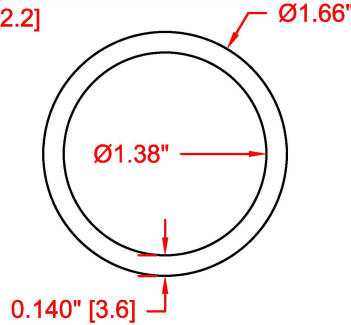

1.5 Ø" TUBE

1.50" 11ga. Tube

LP40----1512

1.50" x .125 Wall Tube
(typ to aluminum)

LP40----1513

1.50" 16ga. Tube

LP40----1506

1.50" x .050 Wall Tube
(typ to brass & imported)

LP40----1505

1 1/4 in PIPE

Inch and a Quarter
Schedule 80 Pipe

LP40----80

Inch and a Quarter
Schedule 40 Pipe

LP40----40

Inch and a Quarter
Schedule 10 Pipe

LP40----10

Inch and a Quarter
Schedule 05 Pipe

LP40----05

1 1/2 in PIPE

Inch and a Half
Schedule 80 Pipe

LP50----80

Inch and a Half
Schedule 40 Pipe

LP50----40

Inch and a Half
Schedule 10 Pipe

LP50----10

Inch and a Half
Schedule 05 Pipe

LP50----05