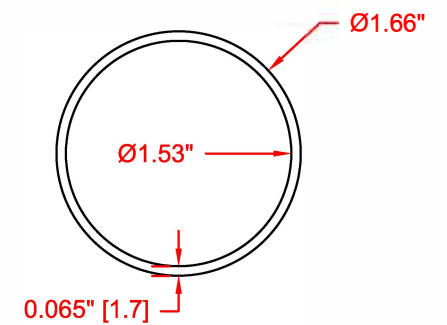

1.5 Ø" TUBE

1.50" 11ga. Tube

LP40----1512

1.50" x .125 Wall Tube
(typ to aluminum)

LP40----1513

1.50" 16ga. Tube

LP40----1506

1.50" x .050 Wall Tube
(typ to brass & imported)

LP40----1505

1 1/4 in PIPE

Inch and a Quarter
Schedule 80 Pipe

LP40----80

Inch and a Quarter
Schedule 40 Pipe

LP40----40

Inch and a Quarter
Schedule 10 Pipe

LP40----10

Inch and a Quarter
Schedule 05 Pipe

LP40----05

1 1/2 in PIPE

Inch and a Half
Schedule 80 Pipe

LP50----80

Inch and a Half
Schedule 40 Pipe

LP50----40

Inch and a Half
Schedule 10 Pipe

LP50----10

Inch and a Half
Schedule 05 Pipe

LP50----05