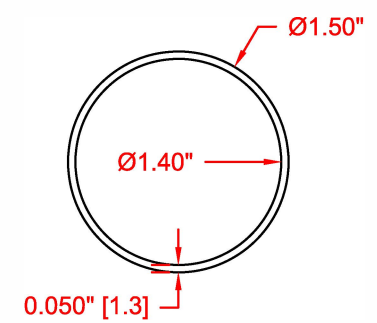

1.5 Ø" TUBE

1.50" 11ga. Tube

LP40----1512

1.50" x .125 Wall Tube
(typ to aluminum)

LP40----1513

1.50" 16ga. Tube

LP40----1506

1.50" x .050 Wall Tube
(typ to brass & imported)

LP40----1505

1 1/4 in PIPE

Inch and a Quarter
Schedule 80 Pipe

LP40----80

Inch and a Quarter
Schedule 40 Pipe

LP40----40

Inch and a Quarter
Schedule 10 Pipe

LP40----10

Inch and a Quarter
Schedule 05 Pipe

LP40----05

1 1/2 in PIPE

Inch and a Half
Schedule 80 Pipe

LP50----80

Inch and a Half
Schedule 40 Pipe

LP50----40

Inch and a Half
Schedule 10 Pipe

LP50----10

Inch and a Half
Schedule 05 Pipe

LP50----05