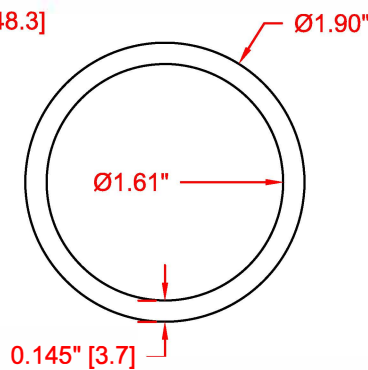

LP40----1505

1 1/4 in PIPE

Inch and a Quarter
Schedule 80 Pipe

LP40----80

Inch and a Quarter
Schedule 40 Pipe

LP40----40

Inch and a Quarter
Schedule 10 Pipe

LP40----10

Inch and a Quarter
Schedule 05 Pipe

LP40----05

1 1/2 in PIPE

Inch and a Half
Schedule 80 Pipe

LP50----80

Inch and a Half
Schedule 40 Pipe

LP50----40

Inch and a Half
Schedule 10 Pipe

LP50----10

Inch and a Half
Schedule 05 Pipe

LP50----05