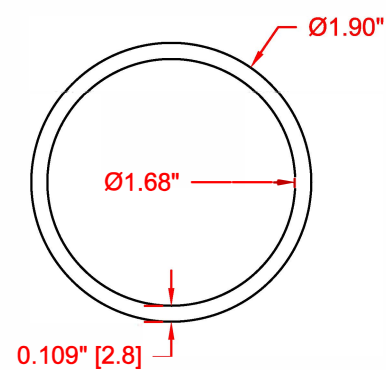

LP40----1505

1 1/4 in PIPE

Inch and a Quarter
Schedule 80 Pipe

LP40----80

Inch and a Quarter
Schedule 40 Pipe

LP40----40

Inch and a Quarter
Schedule 10 Pipe

LP40----10

Inch and a Quarter
Schedule 05 Pipe

LP40----05

1 1/2 in PIPE

Inch and a Half
Schedule 80 Pipe

LP50----80

Inch and a Half
Schedule 40 Pipe

LP50----40

Inch and a Half
Schedule 10 Pipe

LP50----10

Inch and a Half
Schedule 05 Pipe

LP50----05