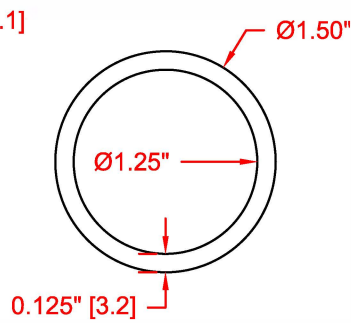

1.5 Ø" TUBE

1.50" 11ga. Tube

LP40----1512

1.50" x .125 Wall Tube
(typ to aluminum)

LP40----1513

1.50" 16ga. Tube

LP40----1506

1.50" x .050 Wall Tube
(typ to brass & imported)

LP40----1505

1 1/4 in PIPE

Inch and a Quarter
Schedule 80 Pipe

LP40----80

Inch and a Quarter
Schedule 40 Pipe

LP40----40

Inch and a Quarter
Schedule 10 Pipe

LP40----10

Inch and a Quarter
Schedule 05 Pipe

LP40----05

1 1/2 in PIPE

Inch and a Half
Schedule 80 Pipe

LP50----80

Inch and a Half
Schedule 40 Pipe

LP50----40

Inch and a Half
Schedule 10 Pipe

LP50----10

Inch and a Half
Schedule 05 Pipe

LP50----05